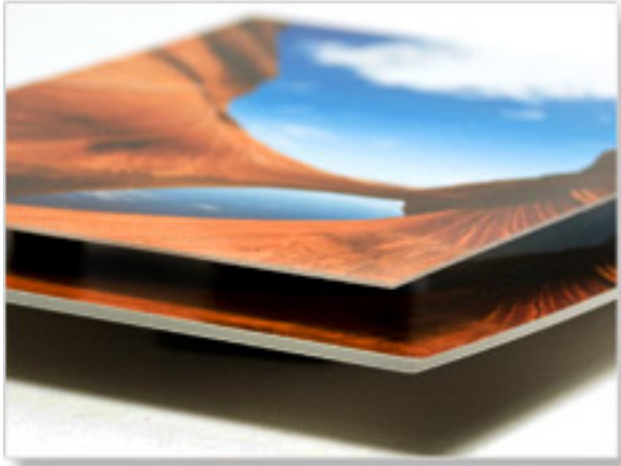

Mounting and Canvas

Single and Double Weight Matboard

Mounting your print on matboard not only gives the print extra support, but it also helps preserve the value of the print over time. Our single-weight matboard is 1/16" thick and our double-weight matboard is 1/8" thick. **This product is meant for framing. The print and mounting material do not match perfectly in size. Also, the mount can warp if not framed.**