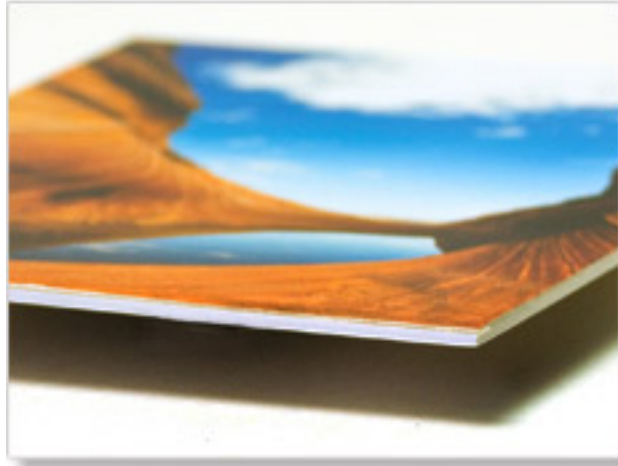

MSP offers three types of professional papers for you to choose from Kodak E-Surface, Kodak Metallic, and True B&W Paper. View our master price list for all sizes and paper types.

Ask us for a quote on “*MSP Complete Service Packages*” which includes *Editing, Prints, Mounting, and Framing* designs. These high-end “One Stop” design services are not only for our corporate clients, but for all clients looking to have it done with the high quality standards of an art studio using your approved digital files. All at affordable prices with project turn around times from 5 – 10 business days.

Mounting and Canvas

Single and Double Weight Matboard

Mounting your print on matboard not only gives the print extra support, but it also helps preserve the value of the print over time. Our single-weight matboard is 1/16" thick and our double-weight matboard is 1/8" thick. **This product is meant for framing. The print and mounting material do not match perfectly in size. Also, the mount can warp if not framed.**

Canvas on Matboard

Give your prints gallery-level quality with our canvas bonded to matboard. The canvas provides the rich texture for your print and the matboard gives it a sturdy backing that prepares it for framing or other types of display. **This product is meant for framing. The print and mounting material do not match perfectly in size. Also, the mount can warp if not framed.**

Canvas Gallery Wraps

Canvas Gallery Wraps are printed on premier art canvas substrate and wrapped around a 1.5" wooden stretcher frame. Gallery Wraps come ready to hang and are perfect for displaying your work in a gallery, office, home, or anywhere.