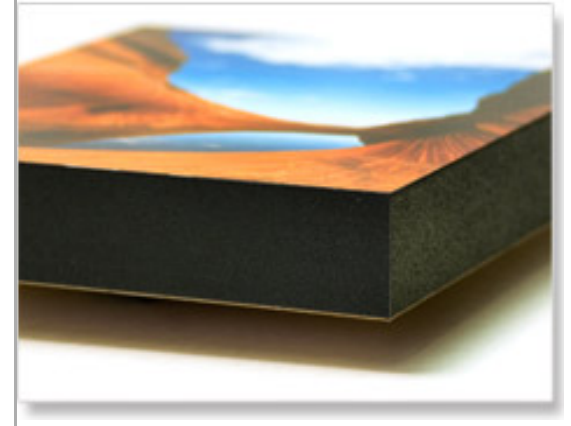

Canvas on Matboard

Give your prints gallery-level quality with our canvas bonded to matboard. The canvas provides the rich texture for your print and the matboard gives it a sturdy backing that prepares it for framing or other types of display. **This product is meant for framing. The print and mounting material do not match perfectly in size. Also, the mount can warp if not framed.**

Canvas on Stretcher Frames

For even more texture and sturdiness have your print bonded to canvas and then wrapped on a wooden stretcher frame. Our stretcher frames are 3/4" thick.

Foam Core

Have your image mounted on 3/16" Foam Core for a little extra support. When ordering Foam Core mounting please note that Foam Core has an unfinished, slightly rough edge. **This product is meant for framing. The print and mounting material do not match perfectly in size. Also, the mount can warp if not framed.**

Canvas Gallery Wraps

Canvas Gallery Wraps are printed on premier art canvas substrate and wrapped around a 1.5" wooden stretcher frame. Gallery Wraps come ready to hang and are perfect for displaying your work in a gallery, office, home, or anywhere.

Standouts

Standouts are our newest addition to our mounted products. Standouts are mounted on a 1.5" gatorfoam core and have either a smooth white or textured black vinyl band around them. They come ready to hang and provide a beautiful and durable addition to any room.