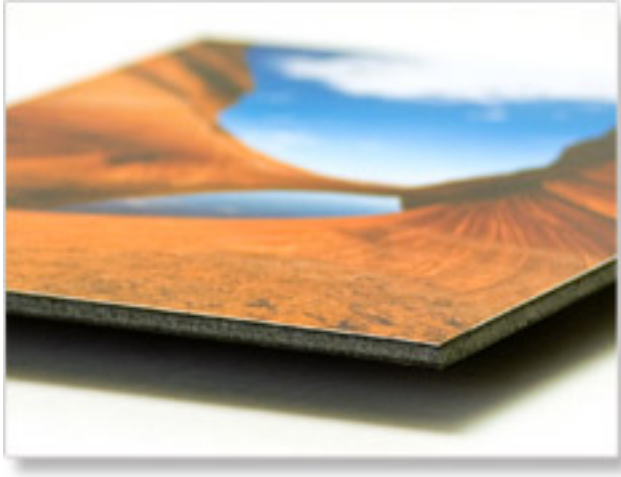

Mounting and Canvas

Single and Double Weight Matboard

Mounting your print on matboard not only gives the print extra support, but it also helps preserve the value of the print over time. Our single-weight matboard is 1/16" thick and our double-weight matboard is 1/8" thick. **This product is meant for framing. The print and mounting material do not match perfectly in size. Also, the mount can warp if not framed.**

Canvas on Matboard

Give your prints gallery-level quality with our canvas bonded to matboard. The canvas provides the rich texture for your print and the matboard gives it a sturdy backing that prepares it for framing or other types of display. **This product is meant for framing. The print and mounting material do not match perfectly in size. Also, the mount can warp if not framed.**

Canvas on Stretcher Frames

For even more texture and sturdiness have your print bonded to canvas and then wrapped on a wooden stretcher frame. Our stretcher frames are 3/4" thick.

Foam Core

Have your image mounted on 3/16" Foam Core for a little extra support. When ordering Foam Core mounting please note that Foam Core has an unfinished, slightly rough edge. **This product is meant for framing. The print and mounting material do not match perfectly in size. Also, the mount can warp if not framed.**

Canvas Gallery Wraps

Canvas Gallery Wraps are printed on premier art canvas substrate and wrapped around a 1.5" wooden stretcher frame. Gallery Wraps come ready to hang and are perfect for displaying your work in a gallery, office, home, or anywhere.